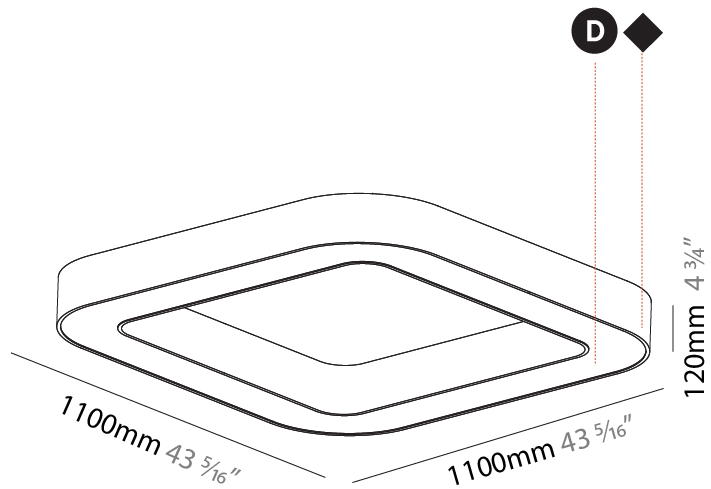

GENERAL

Series: Glorious
Subseries: Glorious Quantum
Brand: Prolight
Division: Architectural
Mounting Type: Surface
Mounting Location: Ceiling
Subcategory: Ambient

PHYSICAL

Shape: Square
Length (mm): 1100
Length (in): 43 5/16
Width (mm): 1100
Width (in): 43 5/16
Height (mm): 120
Height (in): 4 3/4
Light Distribution: Direct
Weight (kg): 14.2
Weight (lbs): 31.24
Diffuser: PMMA - Opal or Micro-Prism
Fixture Finish: SSR / BKV / CWI / CRY / HAB / LAG / UFT / ITA / RUA / RUR / MIC / FTG / MYG / TWT / LOD / PUS / FRO / FUP / KIA / POP / BLS / SPG / MEY / GOH / GUM / CHC / COM / ABZ / JAG / OBR / MOS / ROR
Fixture Material: Aluminum

ELECTRICAL

Lamp Type: LED (Zhaga Standard)
Input Wattage (W): 60
Total Output Wattage (W): 48 / 38.4 (3500K)
Dimming: Non-Dimming / Phase Dimming (120Vac only) / 0-10V Dimming
Driver Included: Yes
Driver Location: Integrated
Driver Type: Constant Current - 120 / 277Vac
Driver Class: Class 2
Input Voltage (V): 120 - 277
Constant Current (MA): 350 / 1200 (3500K)

LED

Color Temperature (°K): 3000 / 3500 / 4000
Max. Delivered Lumen (lm): 5540 / 5733 / 5850
CRI: >80 CRI
Efficiency (%): 65
Lamp Life (hrs): 50000

OPTICAL

RATINGS AND CERTIFICATIONS

Certified By: Certified for North American Standards
IP rating: IP20